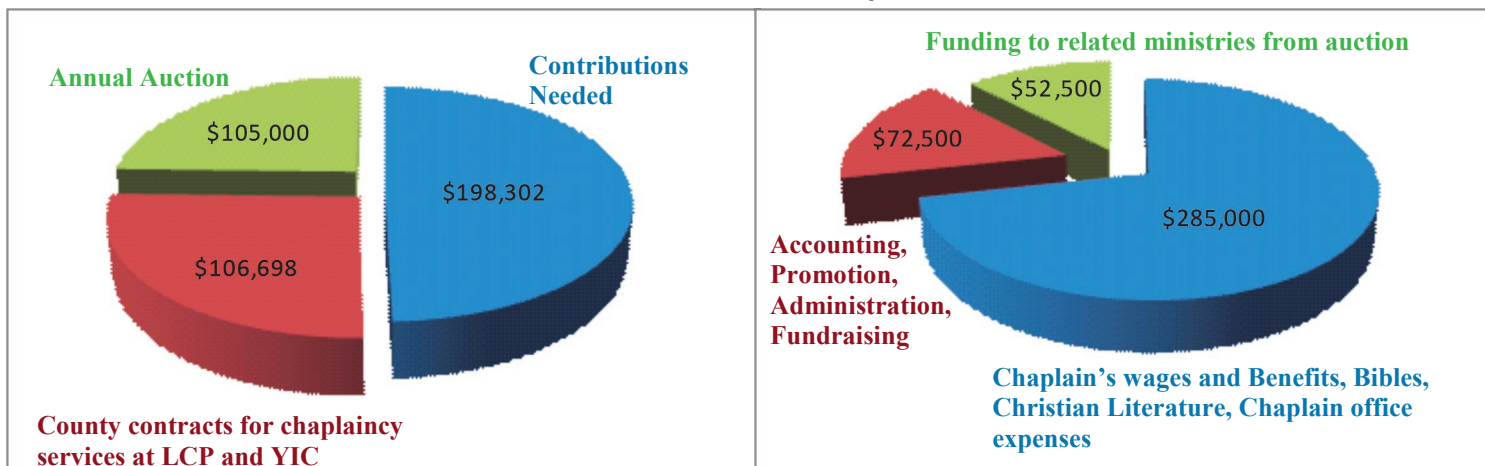

Focus On Finances

Income

2015 Budget: $410,000

Expenses