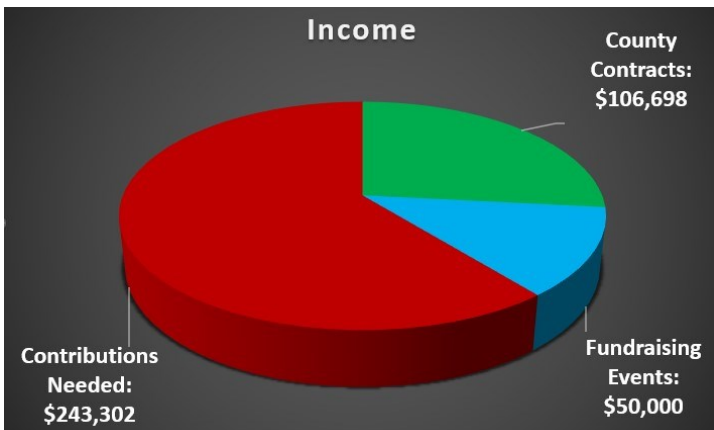

Time: 11:00 am - 1:00 pm (or sold out)

Cost: Suggested Donation \$15/meal

Meal: Roast beef, mashed potatoes, corn, green beans, applesauce, dinner roll, whoopie pie, and drink

This is a drive thru event and we look forward to seeing you there!!

FIND US ON FACEBOOK or www.supportforprisonministries.com

Focus On Finances

2024 Budget: \$400,000

DONATIONS TO SUPPORT FOR PRISON MINISTRIES HELP TO CHANGE LIVES FOR ETERNITY IN THIS NEW YEAR OF 2024.

Donations come from churches, businesses, families, and individuals.