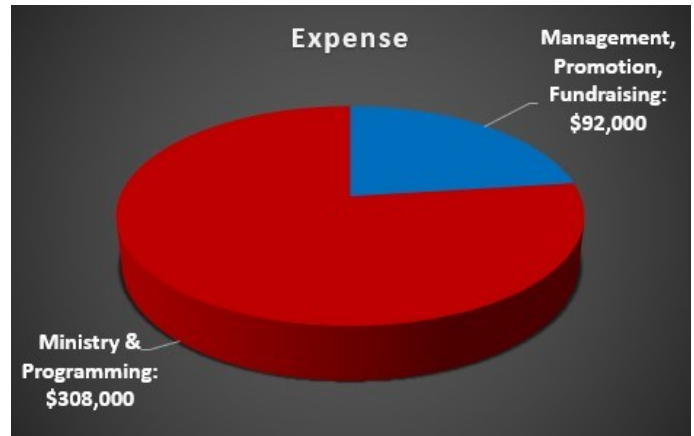

Time: 11:00 am - 1:00 pm (or sold out)

Cost: Suggested Donation \$15/meal

Meal: Roast beef, mashed potatoes, corn, green beans, applesauce, dinner roll, whoopie pie, and drink

This is a drive thru event and we look forward to seeing you there!!

FIND US ON FACEBOOK or www.supportforprisonministries.com

Focus On Finances

2024 Budget: \$400,000

DONATIONS TO SUPPORT FOR PRISON MINISTRIES HELP TO CHANGE LIVES FOR ETERNITY IN THIS NEW YEAR OF 2024.

Donations come from churches, businesses, families, and individuals.